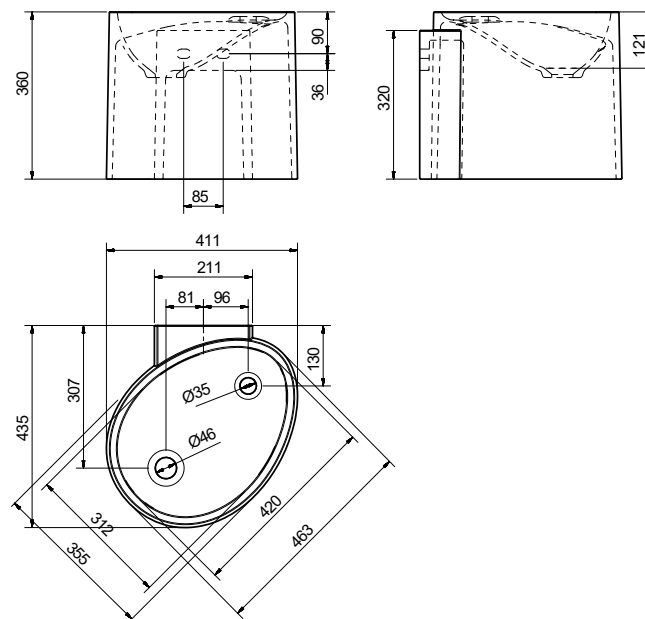

ovo

482-0404-70 / ovo m wall L

eumar
www.eumar.ee/113

Price is for base-model and does not include functional openings, accessories and customizations. / Der Preis bezieht sich ausschließlich auf das Standard Modell. Nicht beinhaltet sind Öffnungen, Zubehörteile und Maßanfertigungen / *Prix indiqués pour les modèles de base, n'inclus pas les options, ouvertures, accessoires ni adaptations.*

All drawings contain necessary measurements, which are subject to standard tolerances. They are stated in mm and are non-binding. Exact measurements, in particular of customized products, can only be taken from the finished product. Information about tolerances can be found in our General Terms and Conditions (GTC) - www.eumar.ee/gtc In the interests of technical progress we reserve the right to introduce technical modifications.